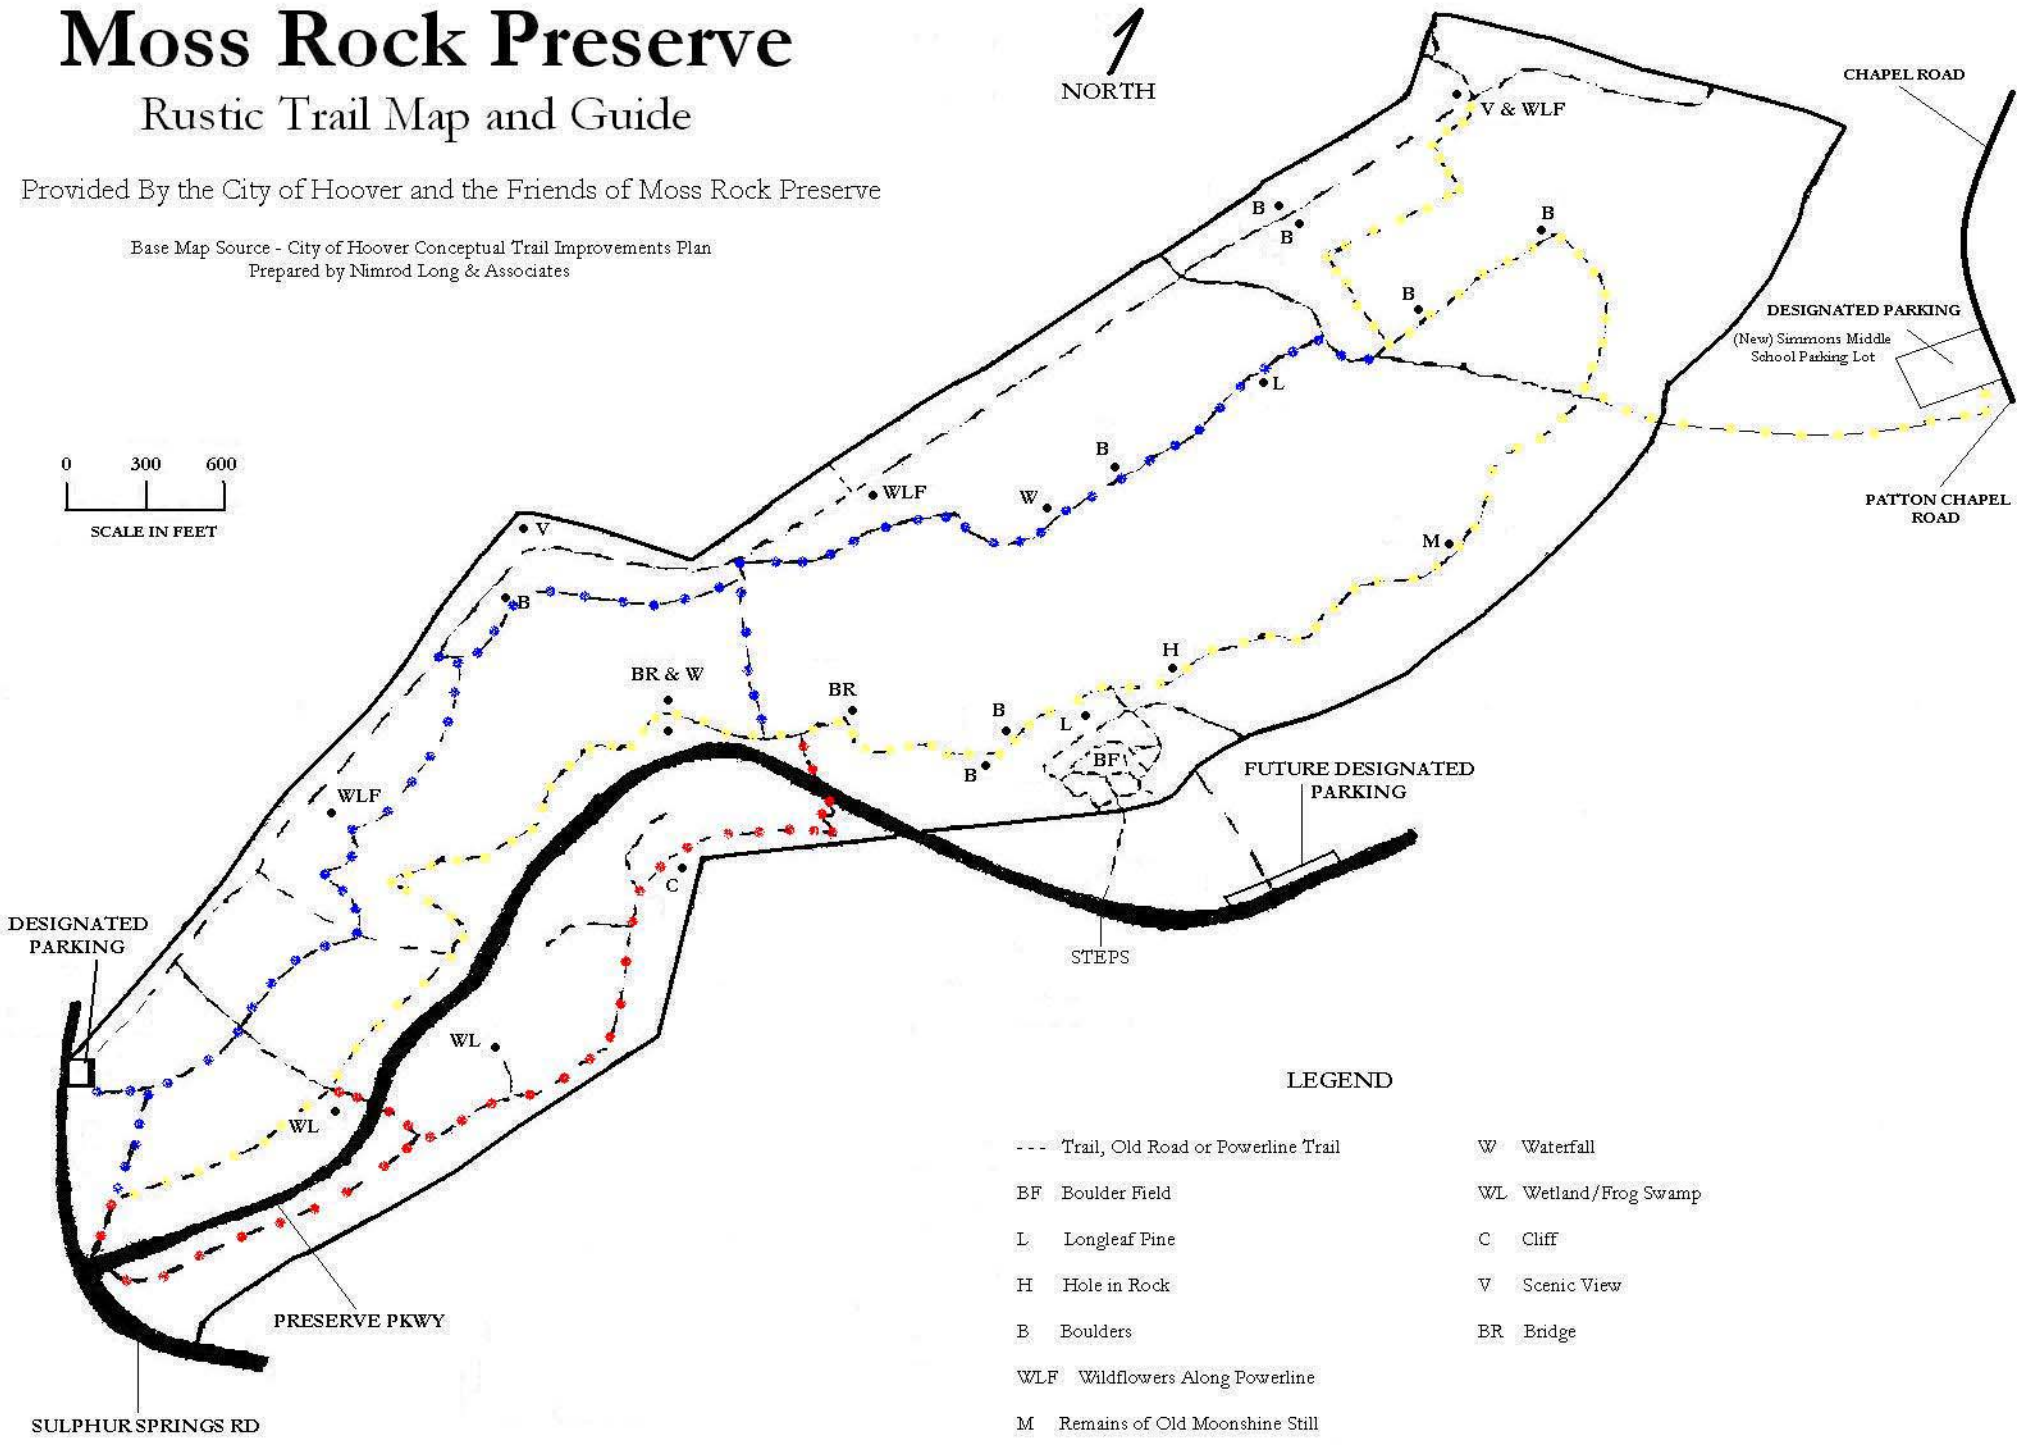

Moss Rock Preserve

Rustic Trail Map and Guide

Provided By the City of Hoover and the Friends of Moss Rock Preserve

Base Map Source - City of Hoover Conceptual Trail Improvements Plan
Prepared by Nimrod Long & Associates

LEGEND

- Trail, Old Road or Powerline Trail
- BF Boulder Field
- L Longleaf Pine
- H Hole in Rock
- B Boulders
- WLF Wildflowers Along Powerline
- M Remains of Old Moonshine Still
- W Waterfall
- WL Wetland/Frog Swamp
- C Cliff
- V Scenic View
- BR Bridge